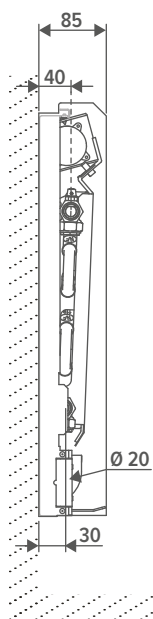

**Briza XS Net Zero Base-Line
Plug & Play JIC
Wandmodel**

**Briza XS Net Zero Base-Line
Plug & Play JIC
Plafondmodel**

BRIZA XS NET ZERO BASE-LINE PLUG & PLAY

AFMETINGEN (in mm)

WANDMODEL (in mm)

PLAFONDMODEL (in mm)